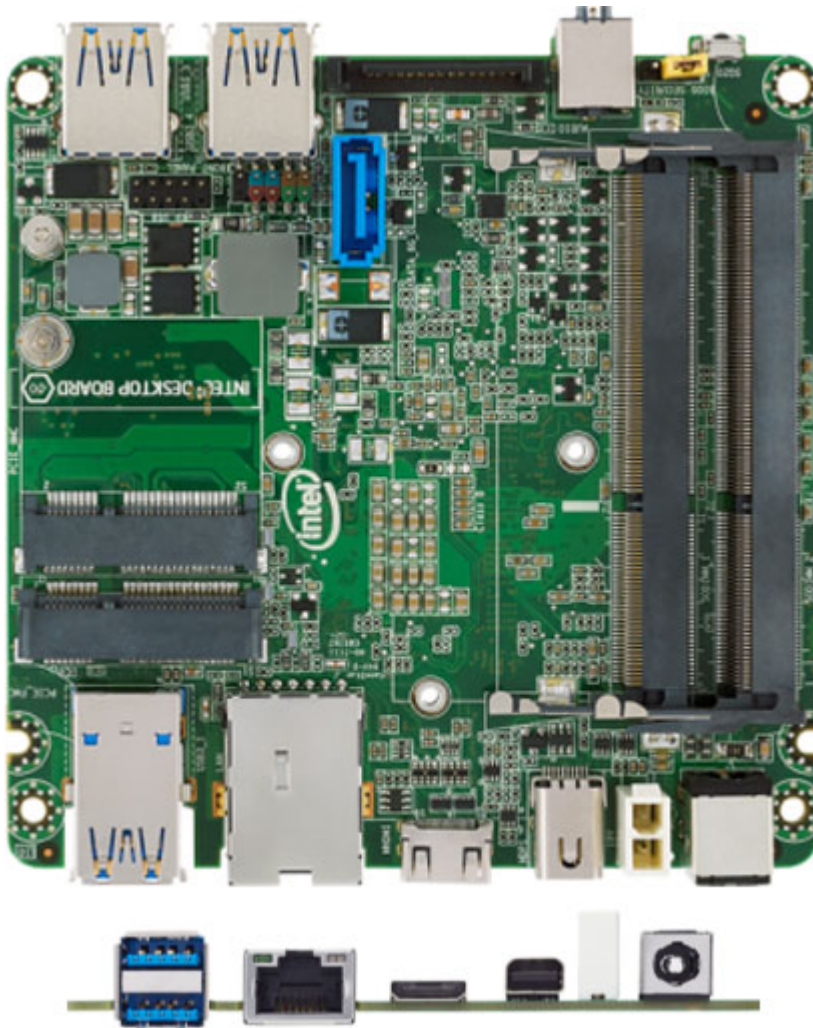

349.00 EUR  
incl. 19% VAT, plus [shipping](#)

- Intel Core i5 4250-U
- Intel QM87
- 1x mini HDMI, 1x mini dP !
- 2x Mini-PCIe

Support:  [Specifications](#)

Sleek, shiny, and with a smaller footprint than a wireless modem, the Intel® NUC with the 4th generation Intel® Core™ i5 processor is at home in your living room, your office, or your media center. The D54250WYB SKU of Intel NUC is equipped with Intel® Turbo Boost Technology 2.0, automatically allowing processor cores to safely run faster than the base operating frequency. It also includes Intel® Rapid Start Technology, ensuring you are quickly up and running, and Intel® Smart Connect Technology to keep you up to date at all times.

The Intel NUC comes complete with Intel® HD Graphics 5000 to ensure a brilliant HD experience, Intel® Quick Sync Video for fast video encoding, and DisplayPort 1.2\* for driving 4k displays. Couple this with a stereo/mic jack along with four USB 3.0 ports and an infrared sensor for your remote control, and you can create a home entertainment system, a gaming machine, a digital jukebox, or all of the above. You can immerse yourself in movies, TV, or games in 4 inches square without the need for discrete hardware. The Intel NUC: as small as a game controller, as powerful as a jackhammer.

#### Features :

- Intel QM87
- CPU: Intel Core i5-4250U, 2x 2.60GHz, 3MB Cache, 15W TDP
- RAM: 2x DDR3 SO-DIMM
- Extension: 1x PCIe Mini Card (shared, full-size), 1x PCIe Mini Card (half-size)
- External I/O: 1x Mini HDMI 1.4a, 1x Mini DisplayPort 1.2, 4x USB 3.0, 1x Gb LAN (Intel), 3x Audio
- Internal I/O: 2x USB 2.0, 1x mSATA 6Gb/s (shared)
- Graphics: Intel HD Graphics 5000